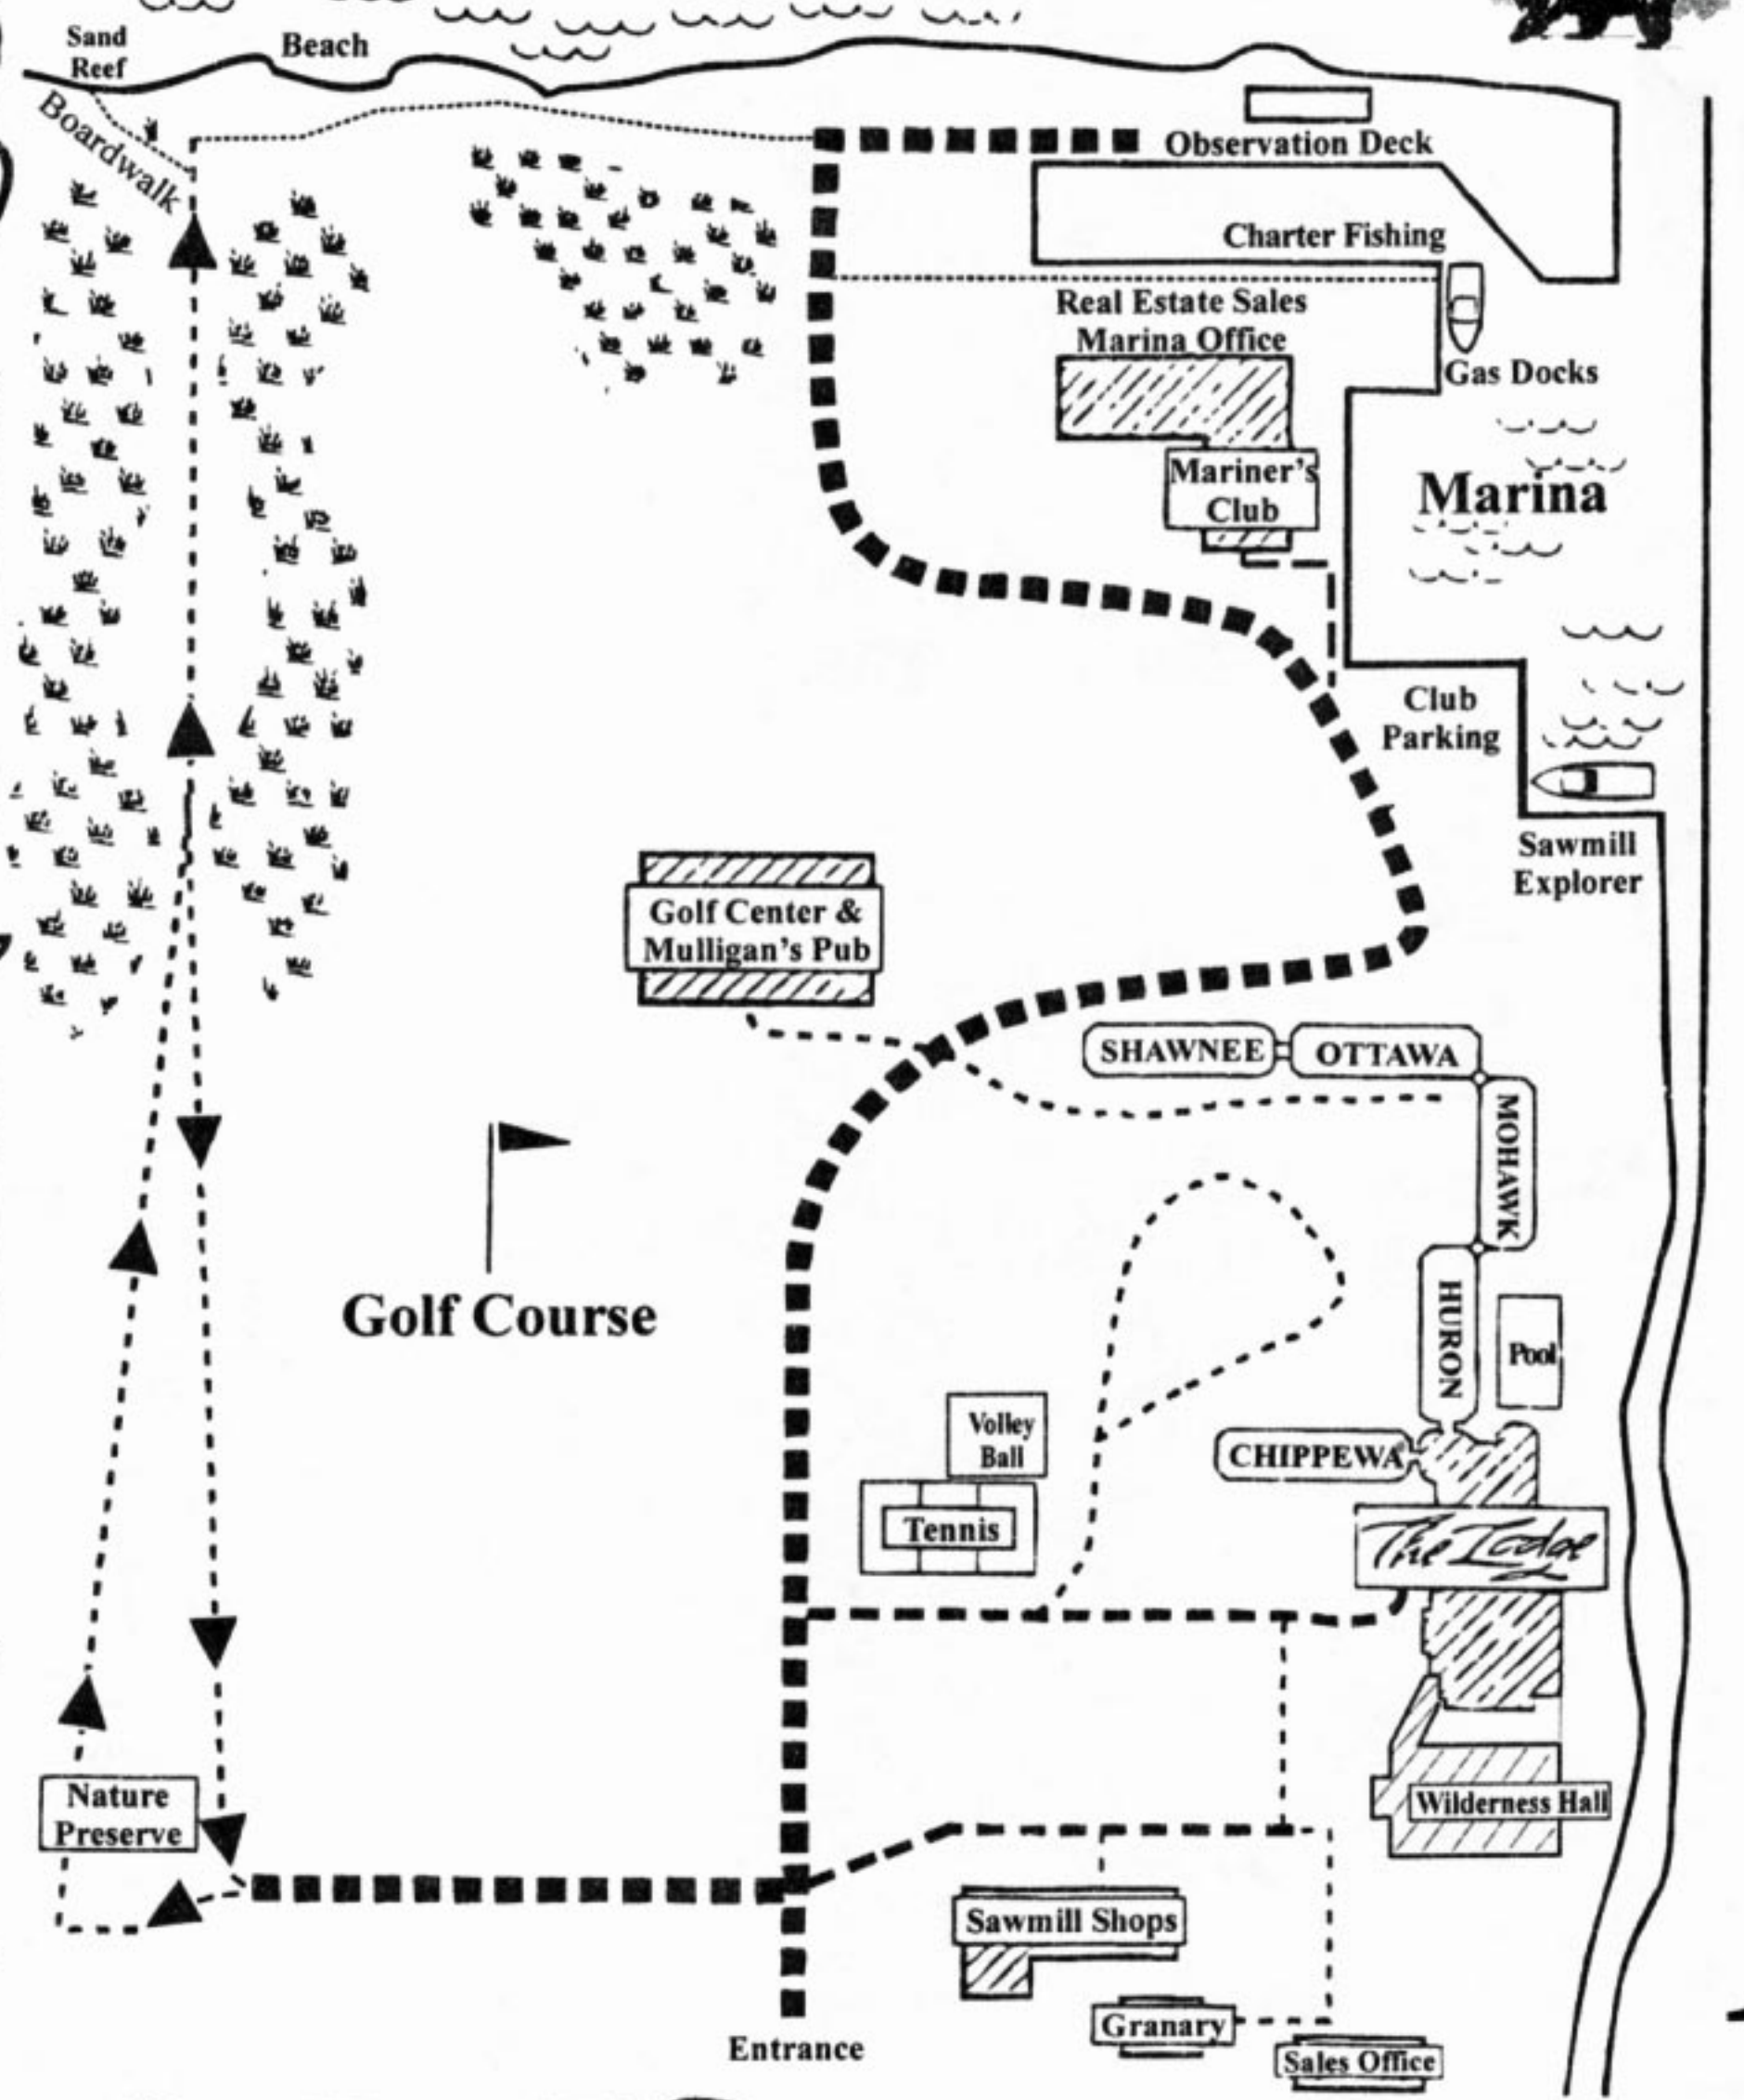

Trail Map

Lake Erie

Sawmill Creek Resort

Sand Reef

Beach

Boardwalk

Observation Deck

Charter Fishing

Real Estate Sales
Marina Office

Gas Docks

Mariner's
Club

Marina

Club
Parking

Sawmill
Explorer

Golf Center &
Mulligan's Pub

Golf Course

SHAWNEE OTTAWA

MOHAWK

HURON

Pool

CHIPPEWA

Tennis

Volley
Ball

The Lodge

Wilderness Hall

Nature
Preserve

Sawmill Shops

Granary

Sales Office

Entrance